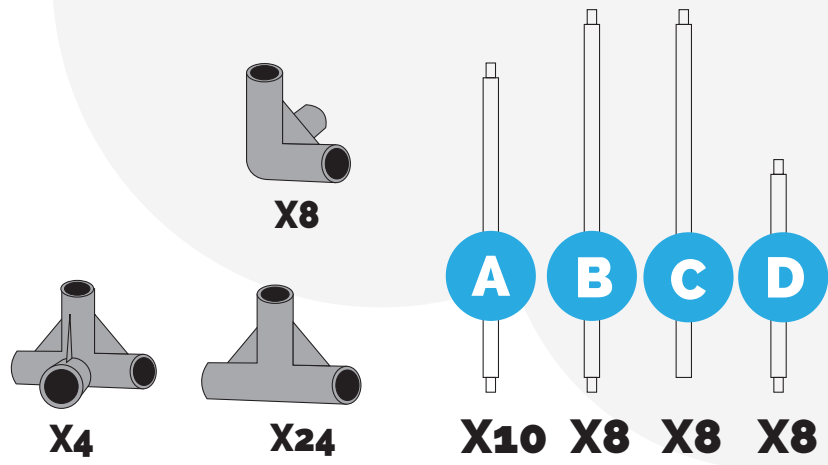

OCR
OPTIMUM CLIMATE ROOM

ASSEMBLY INSTRUCTIONS

OCR 300L
XXL SERIES

WWW.OCR-CLIMATEROOMS.COM

STEP 1

STEP 2

STEP
3

STEP
4

STEP 5

STEP 6

STEP
7

STEP
8